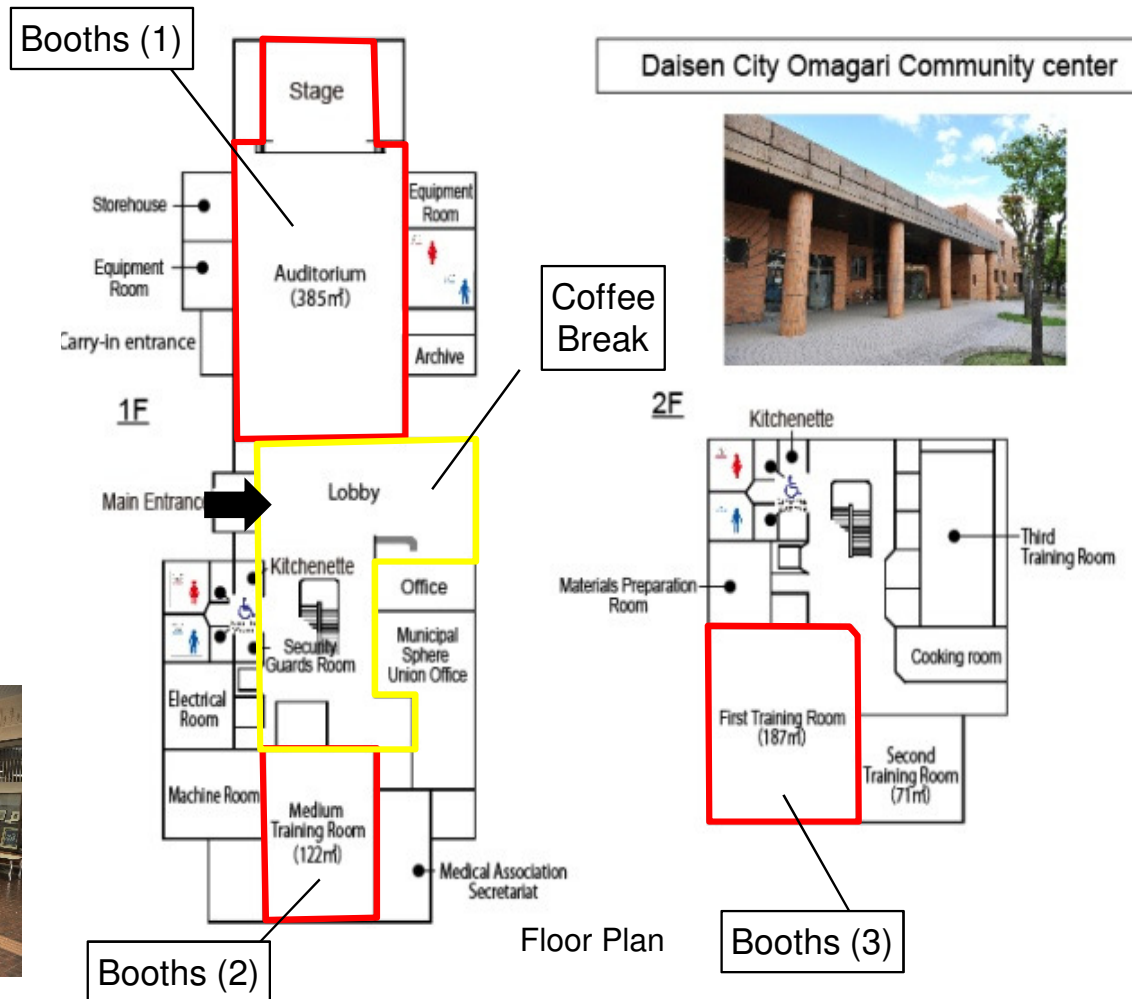

2-2. Symposium Venue Plan

○ Trade Show & Coffee Break Venue | Omagari Community Centre

1F Auditorium

1F Medium Room

1F Lobby

Daisen City Omagari Community center

Coffee Break

Floor Plan

Booths (3)